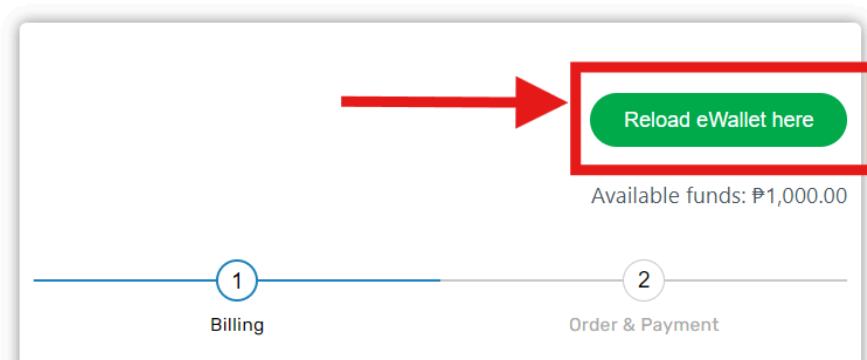

HOW TO TOP UP TO YOUR ELOAD PORTAL.

Follow the step by step instructions:

1. Log in to your SLBP Account >> starlegends.com.ph
2. Look for the "MY BUSINESS" Tab inside, choose "Eloading" on the run-down options and click that. (see photo below)

3. Click the green button "RELOAD EWALLET HERE". (See photo below)

Home ▾ StarLegends Groups ▾ **My Business** ▾ My Courses ▾ Marketplace ▾ General Inquiry ▾ 16,961

4. Fill up the form and submit.

Eload Top Up Request